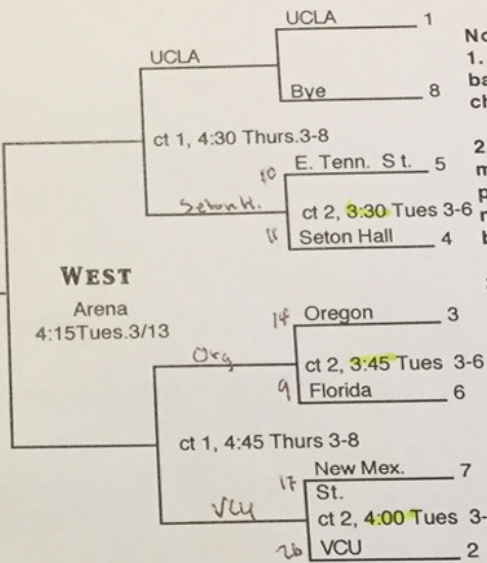

## CHAMPIONSHIP MEN'S

- Notes**
1. Automatic turnover if ball is not 'passed in' from check at top of key.
  2. Teams should arrive 30 minutes early ready to play in case of forfeit or no shows in the games before yours.
  3. You only get 3 fouls!!!

**Revised!!!**

Dates are correct on right side of bracket for **first** round but the day of play is **Tuesday**. This has now been corrected.

2018  
iBall  
Champions  
Arena  
4:30 3/15

Arena  
4:00 3/15