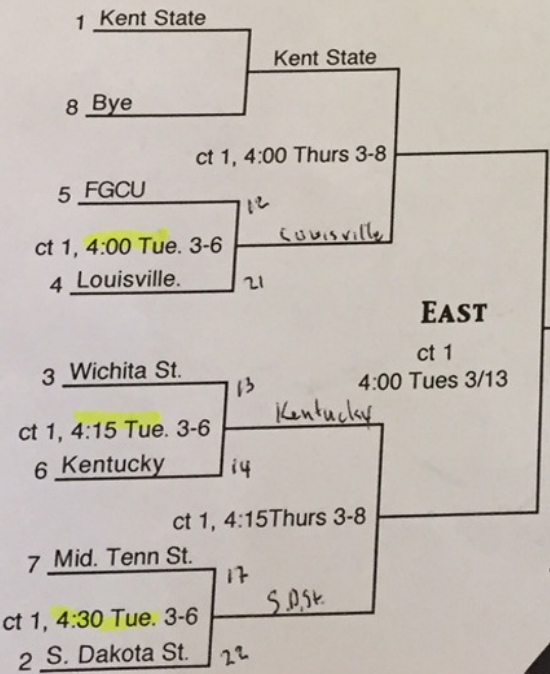

# iBall

## CHAMPIONSHIP MEN'S

- Notes**
1. Automatic turnover if ball is not 'passed in' from check at top of key.
  2. Teams should arrive 30 minutes early ready to play in case of forfeit or no shows in the games before yours.
  3. You only get 3 fouls!!!

**Revised!!!**

Dates are correct on right side of bracket for **first** round but the day of play is **Tuesday**. This has now been corrected.

2018  
iBall  
Champions  
Arena  
4:30 3/15

Arena  
4:00 3/15