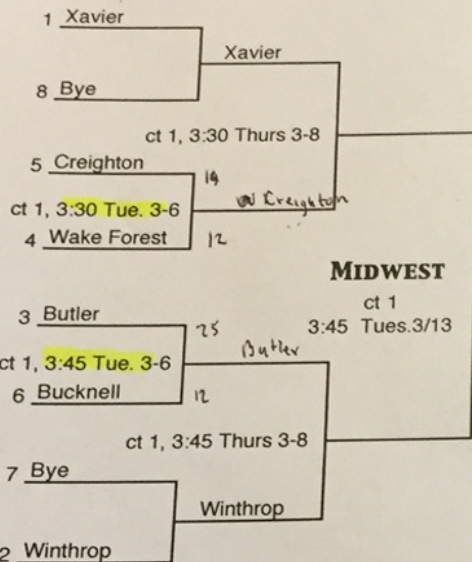

## CHAMPIONSHIP MEN'S

- Notes**
1. Automatic turnover if ball is not 'passed in' from check at top of key.
  2. Teams should arrive 30 minutes early ready to play in case of forfeit or no shows in the games before yours.
  3. You only get 3 fouls!!!

**Revised!!!**

Dates are correct on right side of bracket for **first** round but the day of play is **Tuesday**. This has now been corrected.

2018  
iBall  
Champions  
Arena  
4:30 3/15

Arena  
4:00 3/15