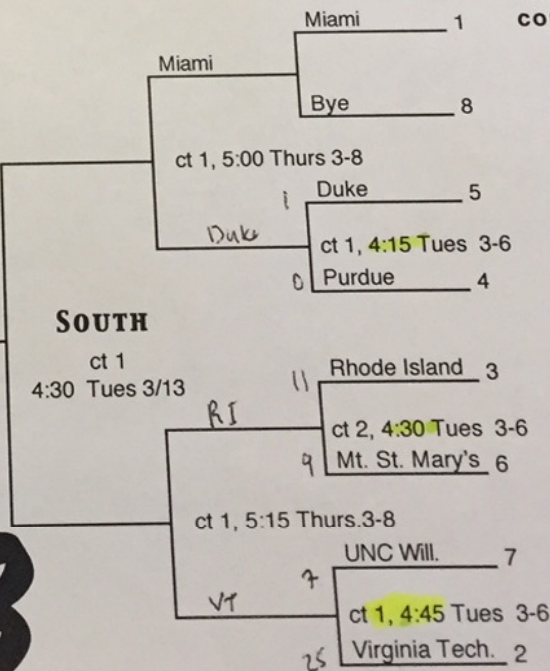

# iBall

**Revised!!!**

Dates are correct on right side of bracket for **first** round but the day of play is **Tuesday**. This has now been corrected.

2018  
iBall  
Champions  
Arena  
4:30 3/15

Arena  
4:00 3/15