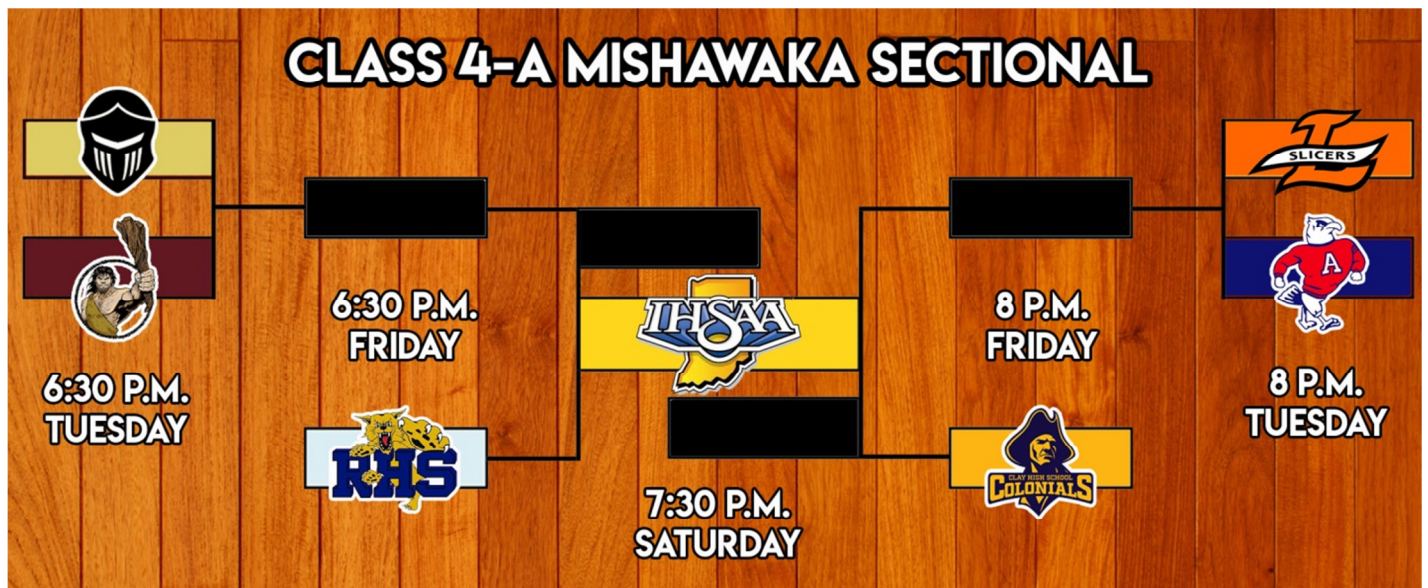

**Varsity assistant
Julius Smith**

**JV Head Coach
Joe Sierzputowski**

**Frosh Head Coach
Sean Penney**

**Frosh assistant
Josh Hart**

Coach Al Rhodes' comments

"In the rematch with Mishawaka, it is important that we execute with patience on offense and keep our percent error low. We need a strong rebounding performance as well!"

Penn opens Class 4-A Sectional action against Mishawaka

Penn High's Kingsmen (13-9) open State Tournament action in the Class 4-A Mishawaka Sectional against the host Cavemen (14-8) at 6:30 p.m. on Tuesday, Feb. 27.

LaPorte (5-16) takes on South Bend Adams (10-12) at 8 p.m. on Tuesday, Feb. 27.

Semifinal action will be on Friday, March 2, at Mishawaka.

The Penn/Mishawaka winner takes on No. 2-ranked South Bend Riley (22-0) at 6:30 p.m., followed by the game between the winner of the LaPorte/Adams game and South Bend Clay (2-20) at 8 p.m.

The Sectional Championship Game is scheduled for 7:30 p.m. on Saturday, March 3, at Mishawaka.

Mishawaka Sectional winner advances to Michigan City Regional

The winner of the Mishawaka Sectional advances to the Class 4-A Michigan City Regional on Saturday, March 10.

Game one at Michigan City will feature the Sectional winners from Chesterton and Elkhart.

The Mishawaka Sectional Champion plays the Lake Central Sectional Champion in game two.

The Regional Championship will be in the evening on Saturday, March 10.