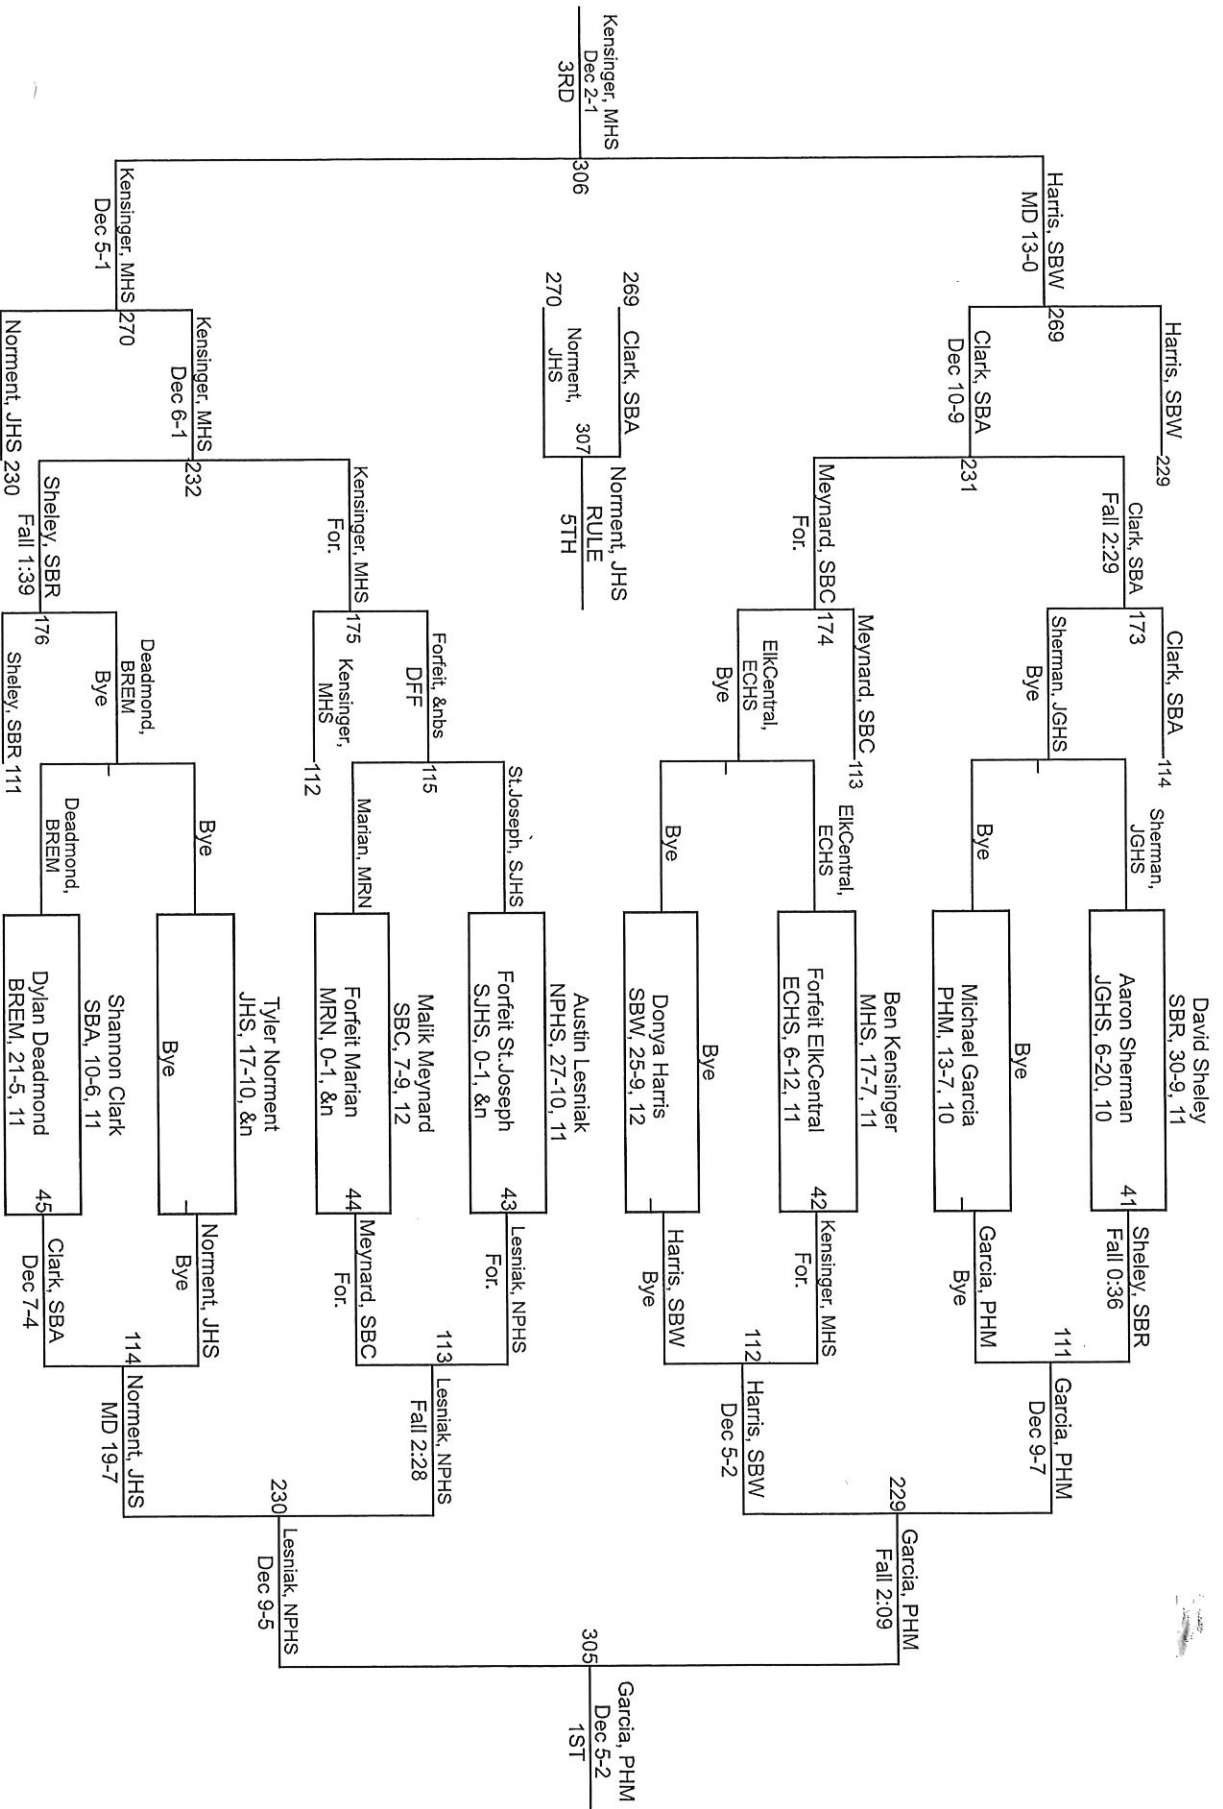

Team Scores

Printed on 01/13/2018 04:20 p.m.

Team Scores	
1	Penn High School 292.0
2	Mishawaka High School 219.5
3	Jimtown High School 184.0
4	New Prairie High School 158.5
5	Elkhart Central High School 152.5
6	South Bend Riley High School 122.5
7	South Bend Washington 104.0
8	South Bend Clay High School 100.0
9	South Bend Adams High School 87.5
10	St. Joseph High School 67.5
11	John Glenn High School 51.0
12	Bremen High School 19.0
13	Marian High School 8.0

NIG Invitational-Mishawaka

NIG Invitational-Mishawaka

NIG Invitational-Mishawaka

126

NIG Invitational-Mishawaka

NIG Invitational-Mishawaka

NIG Invitational-Mishawaka

220