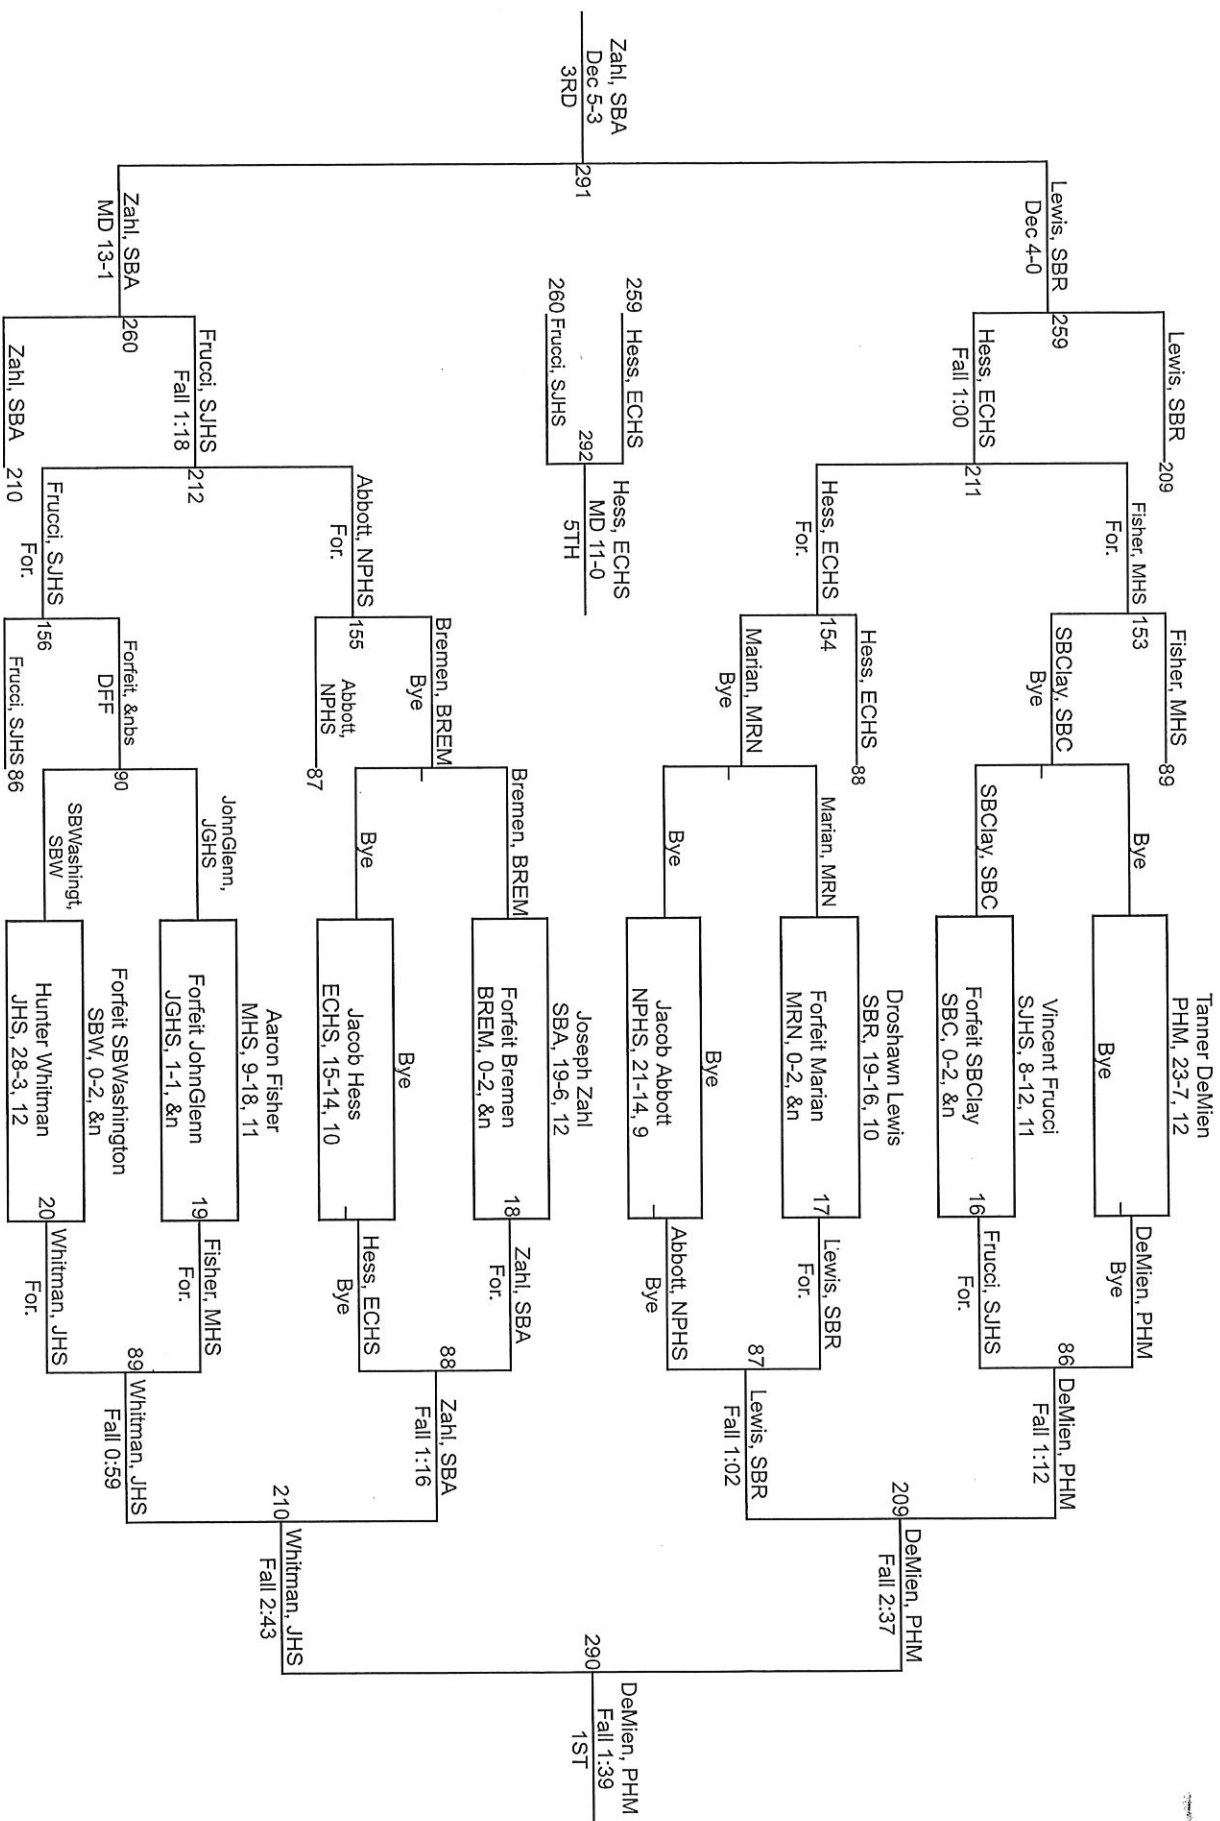

Team Scores

Printed on 01/13/2018 04:20 p.m.

Team Scores	
1	Penn High School 292.0
2	Mishawaka High School 219.5
3	Jimtown High School 184.0
4	New Prairie High School 158.5
5	Elkhart Central High School 152.5
6	South Bend Riley High School 122.5
7	South Bend Washington 104.0
8	South Bend Clay High School 100.0
9	South Bend Adams High School 87.5
10	St. Joseph High School 67.5
11	John Glenn High School 51.0
12	Bremen High School 19.0
13	Marian High School 8.0

NIG Invitational-Mishawaka

NIG Invitational-Mishawaka

NIG Invitational-Mishawaka

126

NIG Invitational-Mishawaka

NIG Invitational-Mishawaka

NIG Invitational-Mishawaka

220