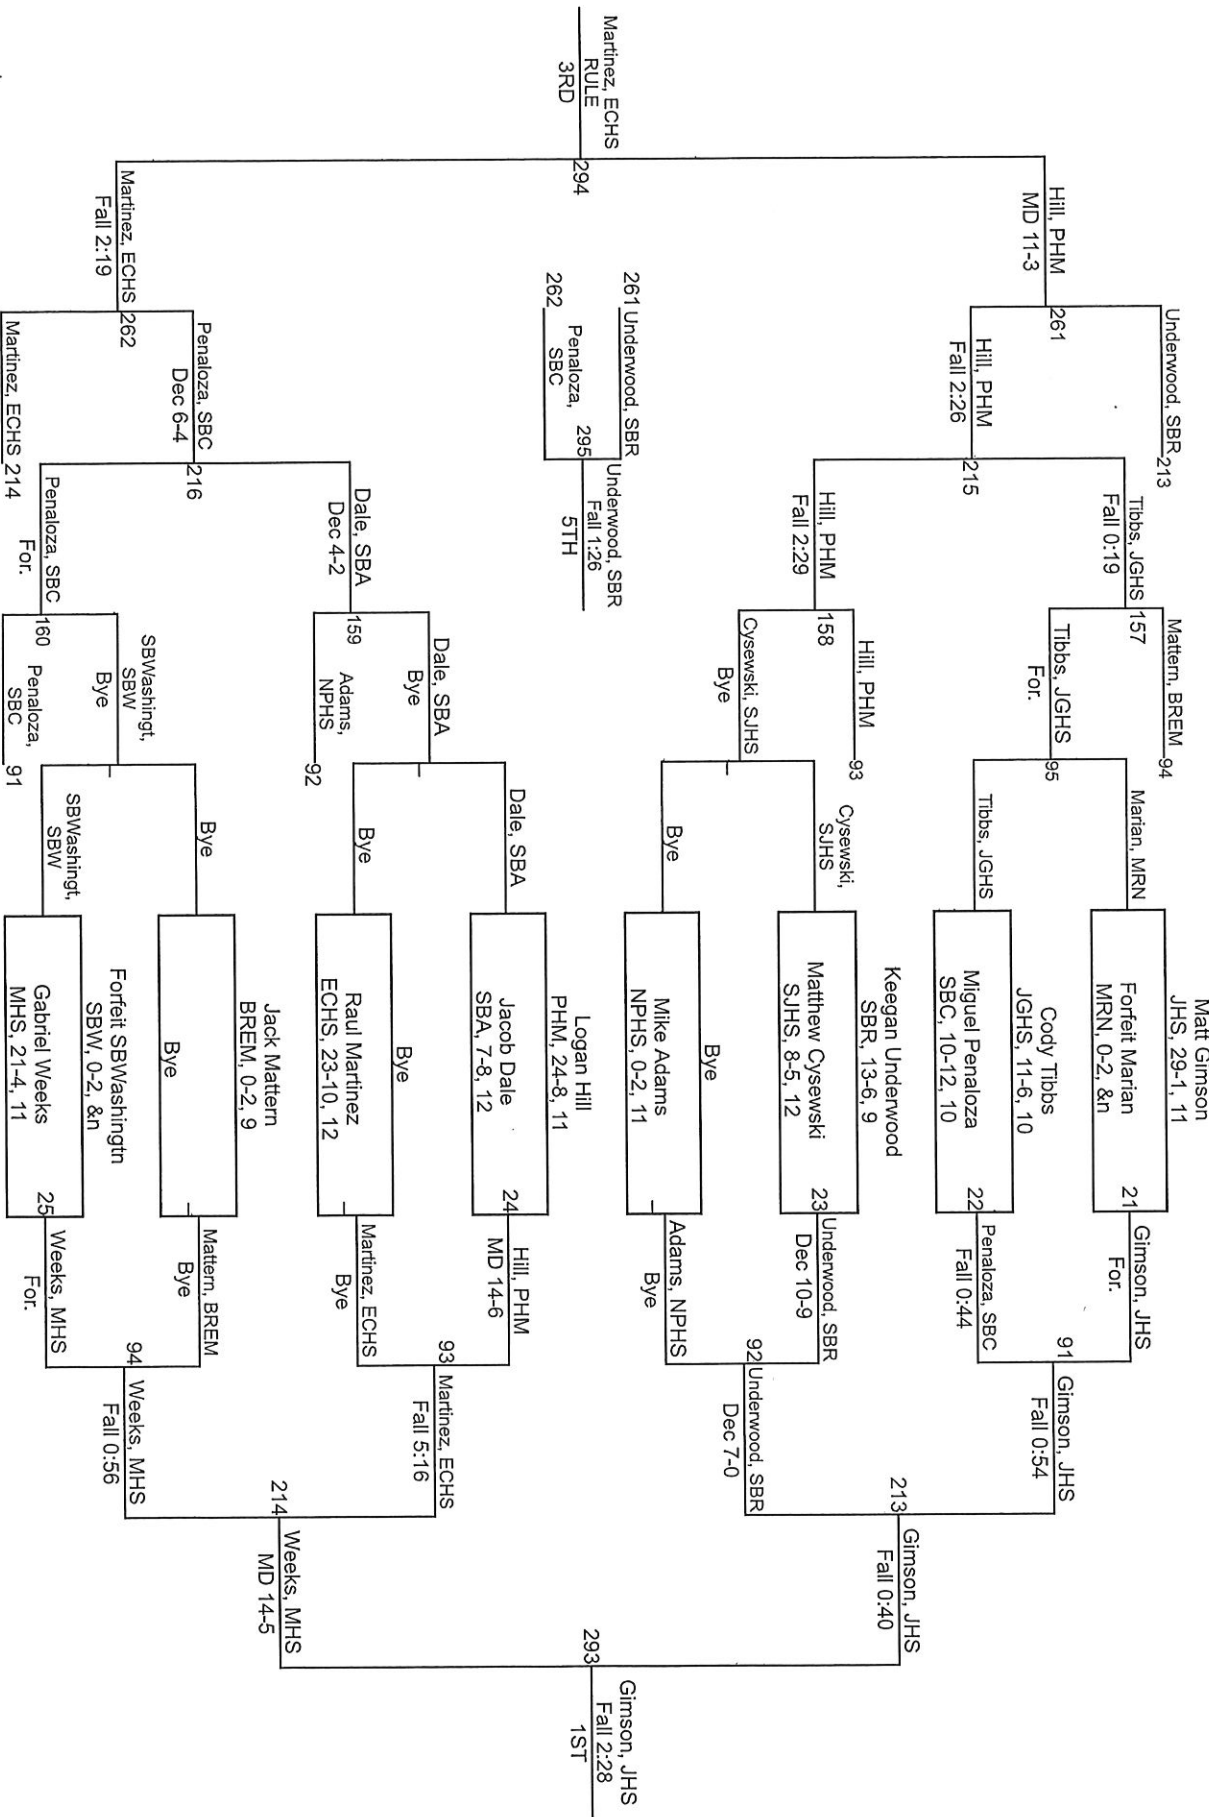

Team Scores

Printed on 01/13/2018 04:20 p.m.

Team Scores	
1	Penn High School 292.0
2	Mishawaka High School 219.5
3	Jimtown High School 184.0
4	New Prairie High School 158.5
5	Elkhart Central High School 152.5
6	South Bend Riley High School 122.5
7	South Bend Washington 104.0
8	South Bend Clay High School 100.0
9	South Bend Adams High School 87.5
10	St. Joseph High School 67.5
11	John Glenn High School 51.0
12	Bremen High School 19.0
13	Marian High School 8.0

NIG Invitational-Mishawaka

NIG Invitational-Mishawaka

NIG Invitational-Mishawaka

126

NIG Invitational-Mishawaka

NIG Invitational-Mishawaka

NIG Invitational-Mishawaka

220