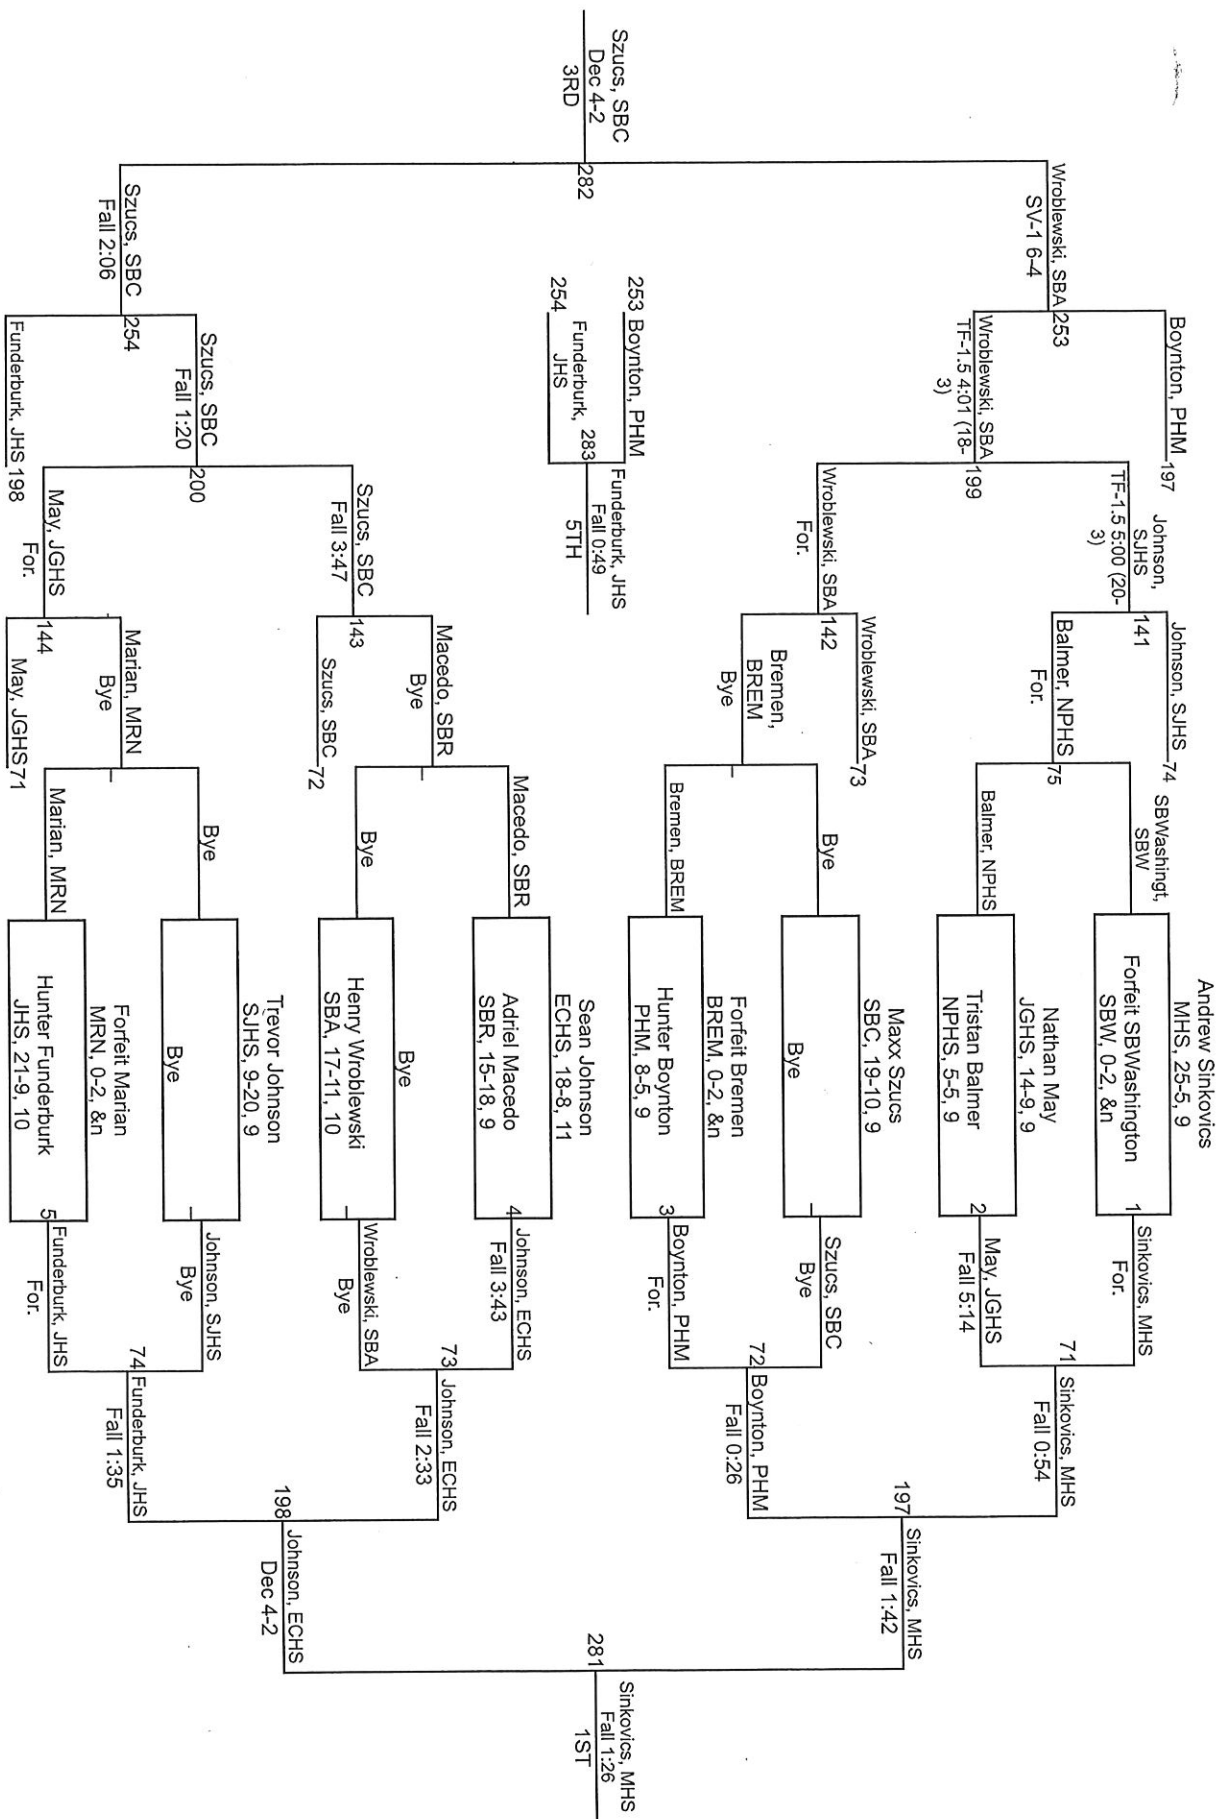

Team Scores

Printed on 01/13/2018 04:20 p.m.

Team Scores	
1	Penn High School 292.0
2	Mishawaka High School 219.5
3	Jimtown High School 184.0
4	New Prairie High School 158.5
5	Elkhart Central High School 152.5
6	South Bend Riley High School 122.5
7	South Bend Washington 104.0
8	South Bend Clay High School 100.0
9	South Bend Adams High School 87.5
10	St. Joseph High School 67.5
11	John Glenn High School 51.0
12	Bremen High School 19.0
13	Marian High School 8.0

NIG Invitational-Mishawaka

NIG Invitational-Mishawaka

NIG Invitational-Mishawaka

126

NIG Invitational-Mishawaka

NIG Invitational-Mishawaka

NIG Invitational-Mishawaka

220