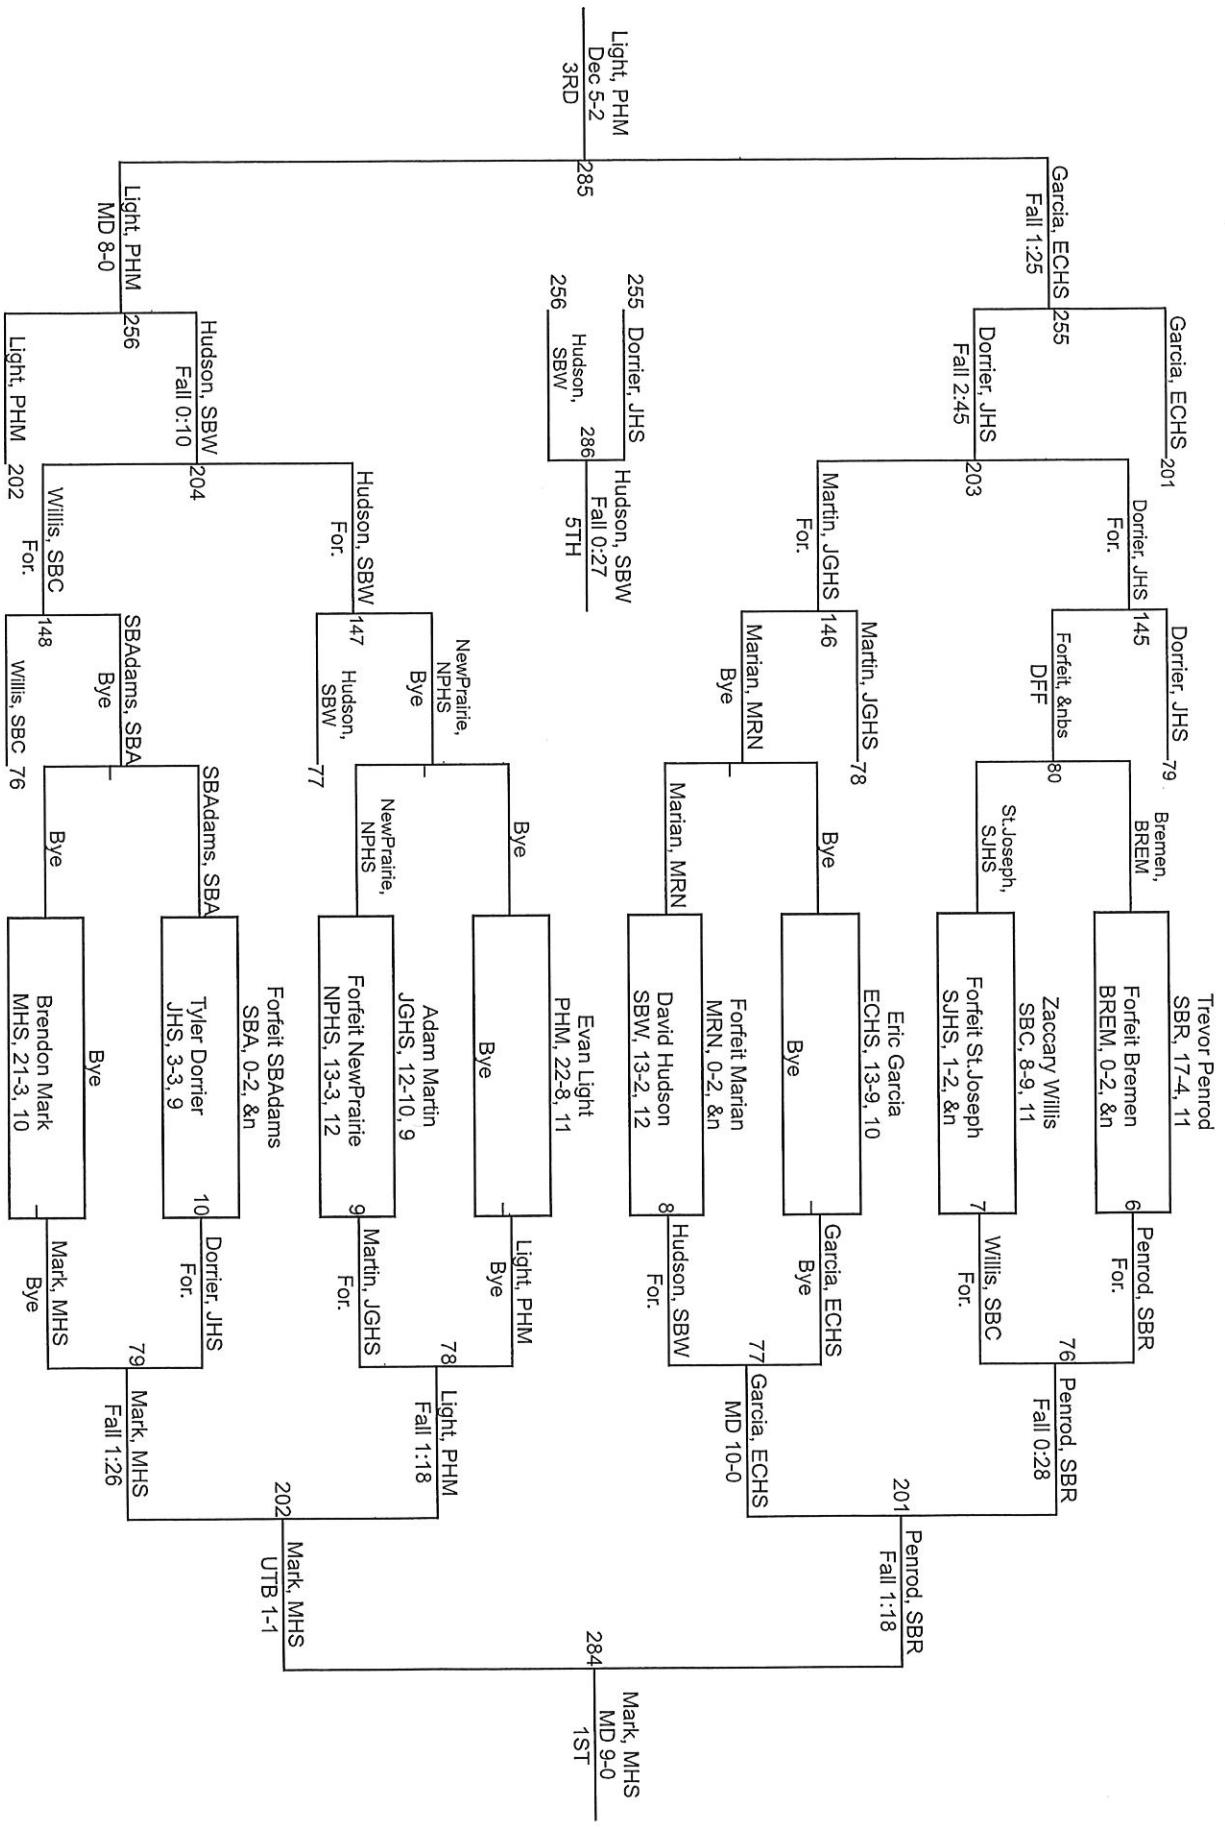

Team Scores

Printed on 01/13/2018 04:20 p.m.

Team Scores	
1	Penn High School 292.0
2	Mishawaka High School 219.5
3	Jimtown High School 184.0
4	New Prairie High School 158.5
5	Elkhart Central High School 152.5
6	South Bend Riley High School 122.5
7	South Bend Washington 104.0
8	South Bend Clay High School 100.0
9	South Bend Adams High School 87.5
10	St. Joseph High School 67.5
11	John Glenn High School 51.0
12	Bremen High School 19.0
13	Marian High School 8.0

NIG Invitational-Mishawaka

NIG Invitational-Mishawaka

NIG Invitational-Mishawaka

126

NIG Invitational-Mishawaka

NIG Invitational-Mishawaka

NIG Invitational-Mishawaka

220