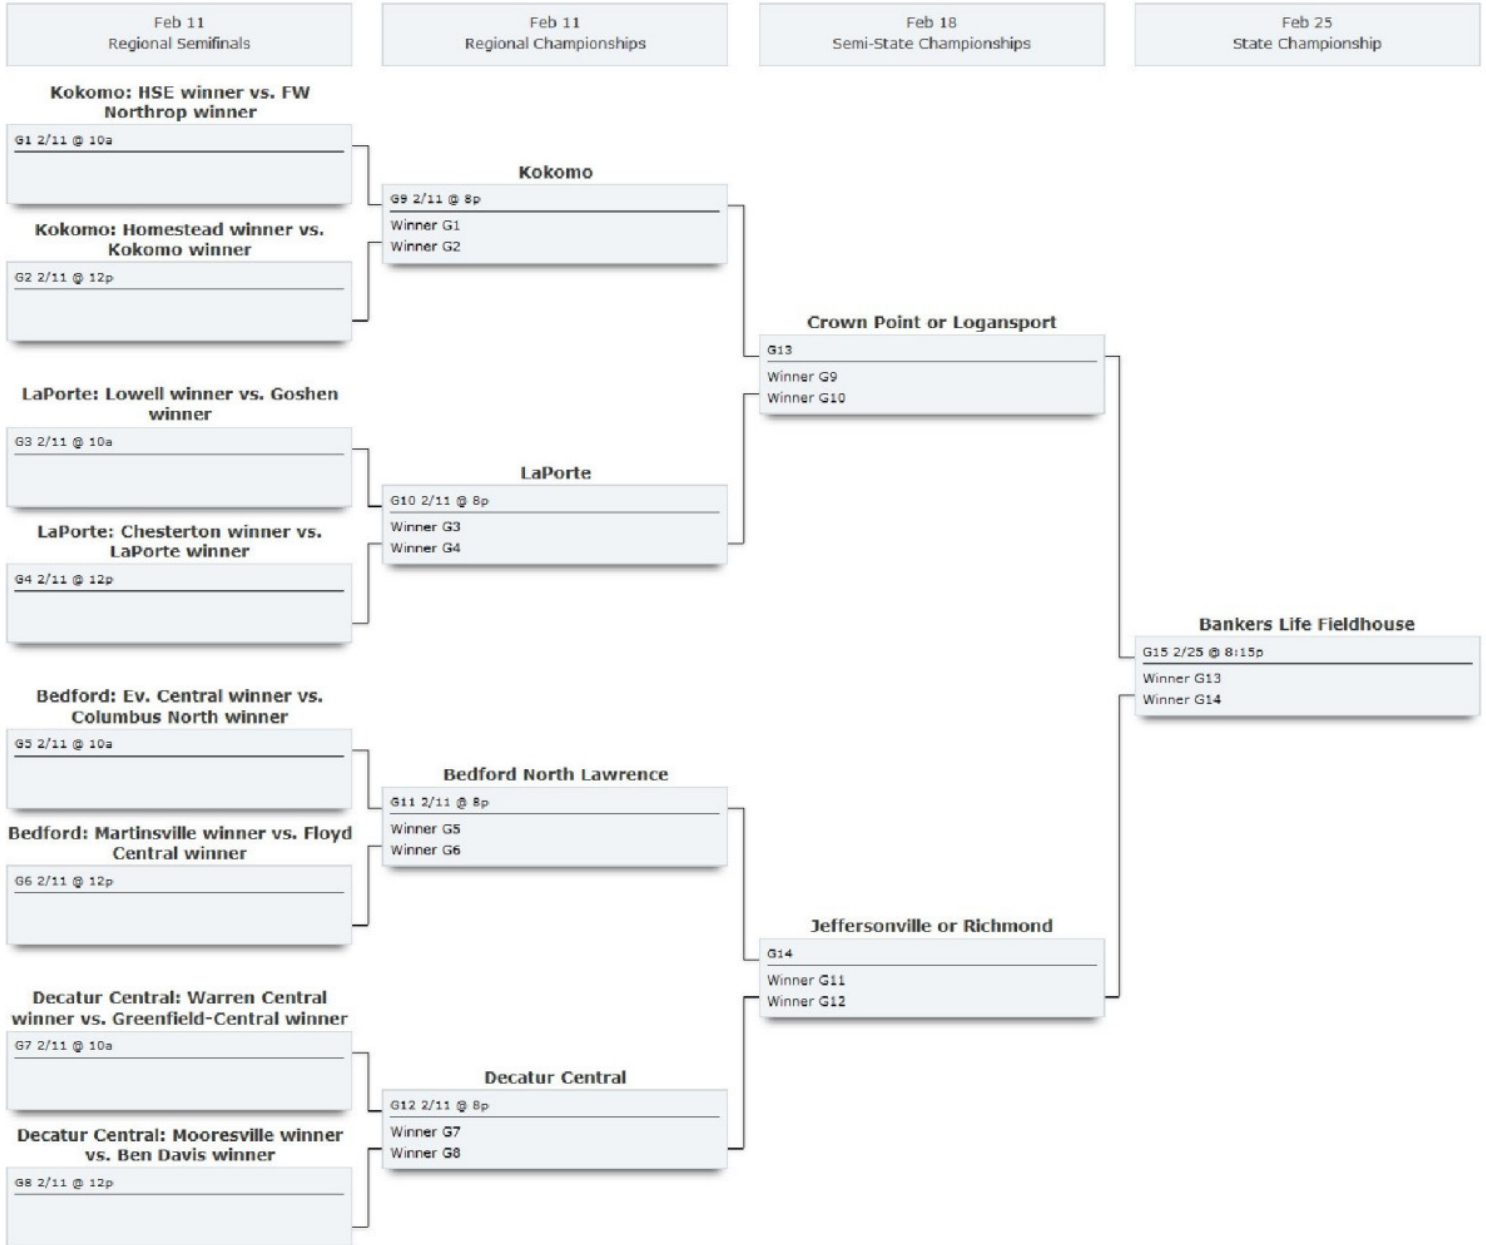

2016-17 IHSAA Class 4A Girls Basketball State Tournament - Class 4A State Championship

Location Various Cities, IN

HONORED TO SUPPORT
INDIANA'S GAME
AT ALL LEVELS