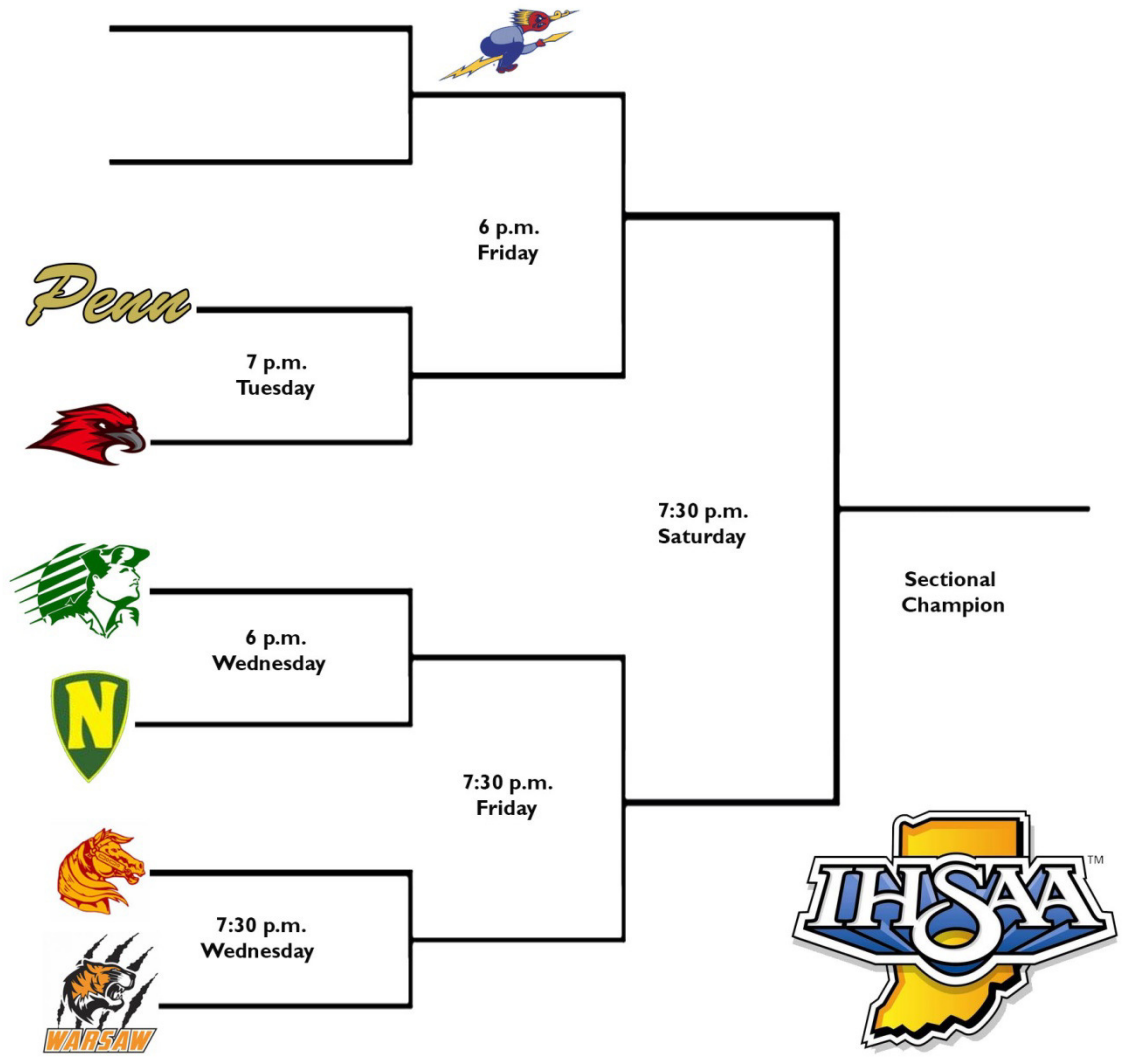

32
Anne Goralczyk

34
Antreese Shelton

40
Marissa Trehwella

42
Lindsay Kline

44
Delayne Sanchez

52
Caroline Morris

GOSHEN SECTIONAL BRACKET

GOSHEN SECTIONAL FIELD